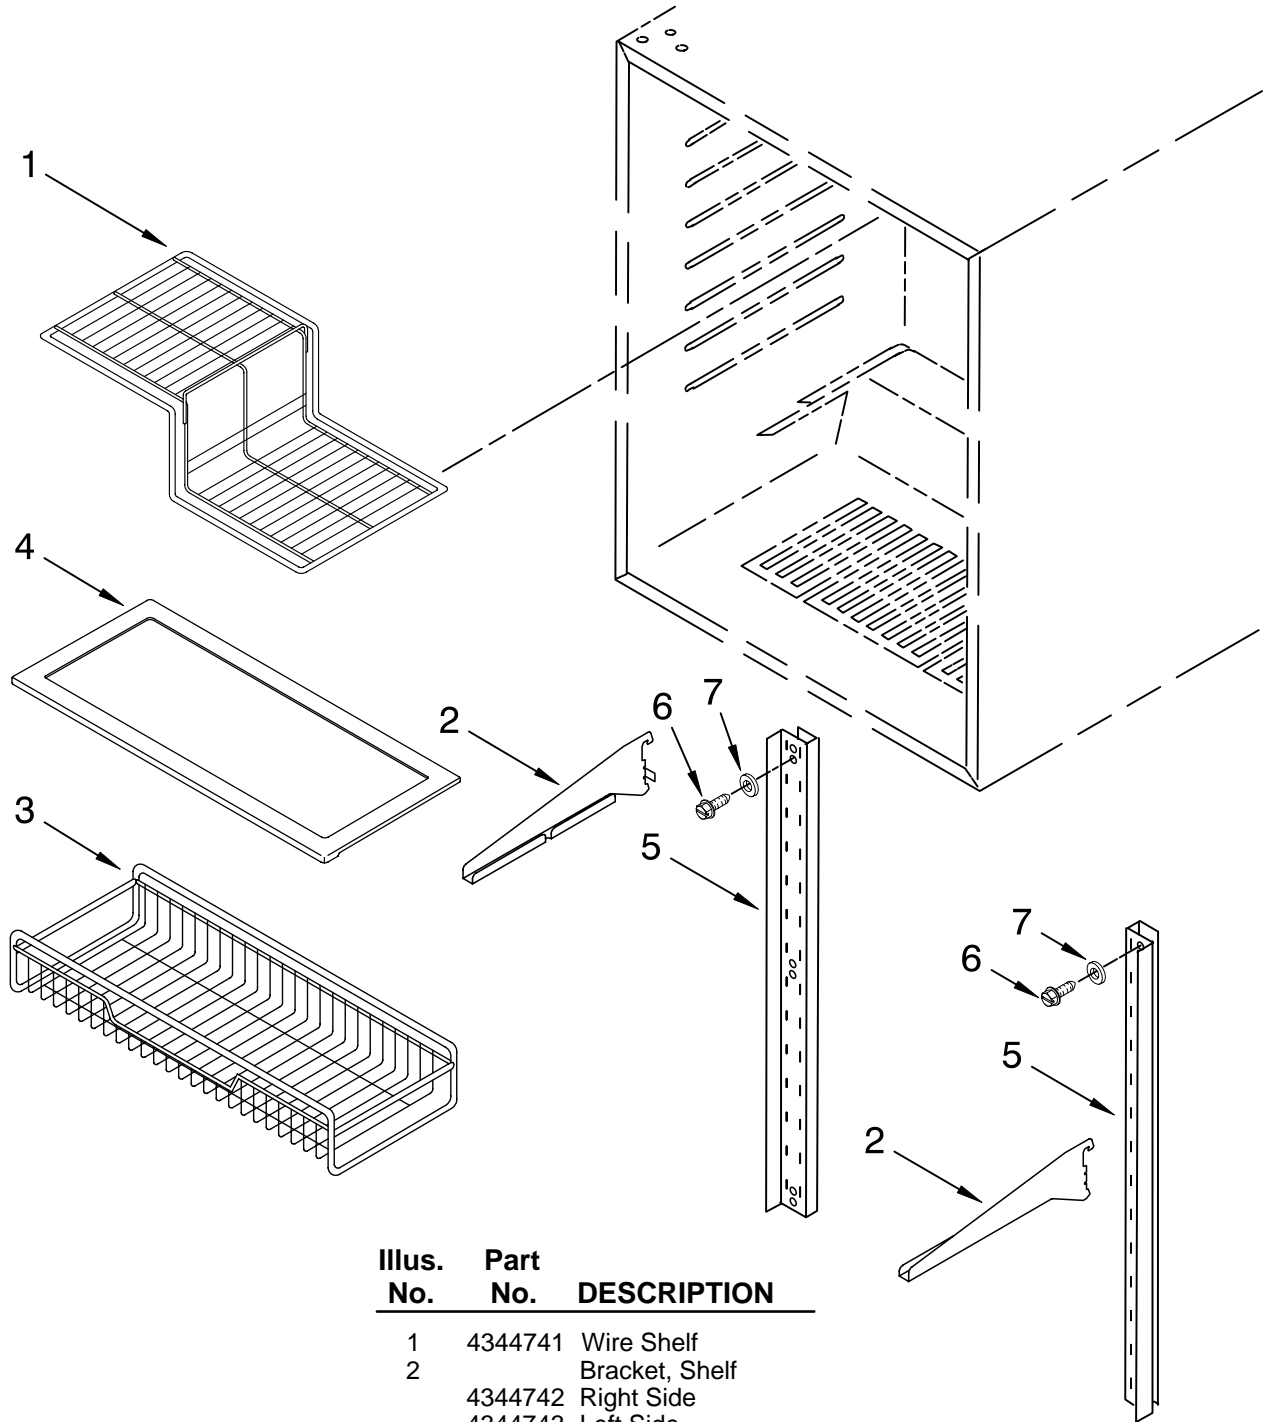

SHELF PARTS

For Models: KURO24LSBX00
(Black)

Illus. No.	Part No.	DESCRIPTION
1	4344741	Wire Shelf
2	4344742	Bracket, Shelf
	4344743	Right Side
	4344744	Left Side
3	4344744	Basket, Crisper
4	4344745	Shelf, Crisper
5	4344748	Ladder, Shelf
	4344749	Left Side
	4344749	Right Side
6	4344794	Screw
7	4344795	Washer

FOR ORDERING INFORMATION REFER TO PARTS PRICE LIST